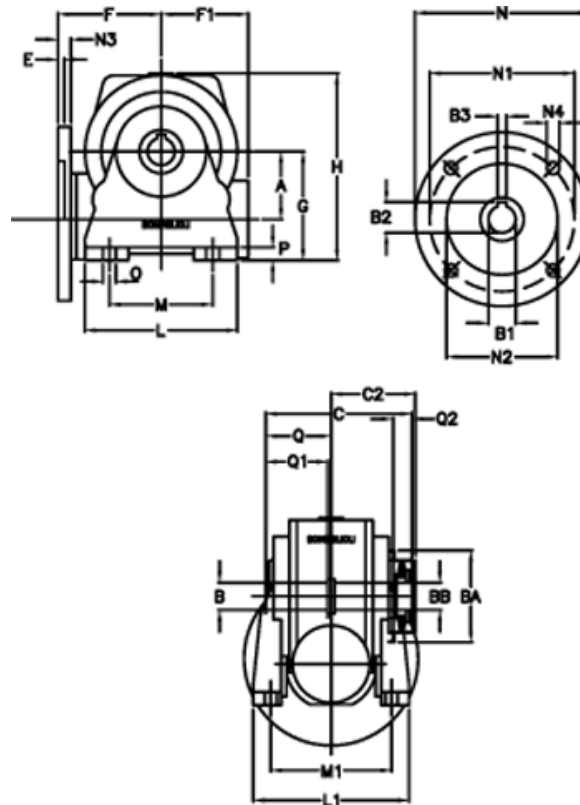

Article number: 390204402012216

Description: Worm Gear with Torque Limiter
VF 44-L1-N-20-P63B5

Measures

a = 44.60	C2 = 48	L1 = 98	O = 8.5
B = 18	Description = VF 44N-xx-63B5	m = 52	P = 10
B1 E7 = 11	E = 2.0	M1 = 81.0	Q = 32.0
B2 = 12.8	F = 65	N = 140	Q1 = 32
B3 H9 = 4	F1 = 54	N1 = 115	Q2 = 12
BA = 40	g = 72	N2 = 95	
BB H7 = 11	H = 124.5	N3 = 10.5	
C = 79	L = 90	N4 = 9,5	